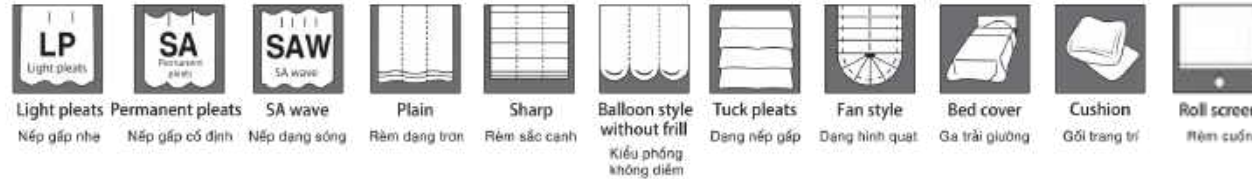

## Recommended Style / Kiểu dáng khuyến nghị

Due to the nature of the manufacturing process, fabric patterns may not align perfectly at the seams. Additionally, inherent characteristics of the material may cause visible slubs or thread irregularities on the fabric surface.