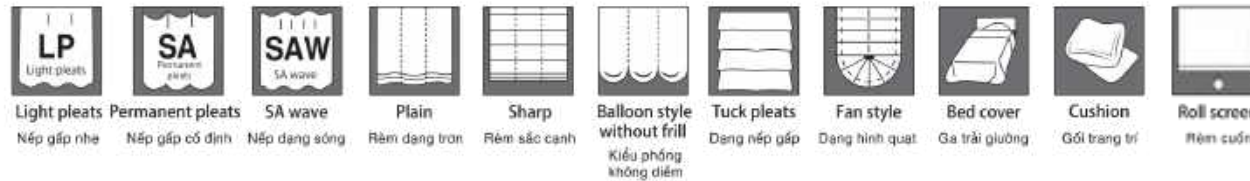

## Recommended Style / Kiểu dáng khuyến nghị

Due to the nature of the manufacturing process, fabric patterns may not align perfectly at the seams. Additionally, inherent characteristics of the material may cause visible slubs or thread irregularities on the fabric surface.