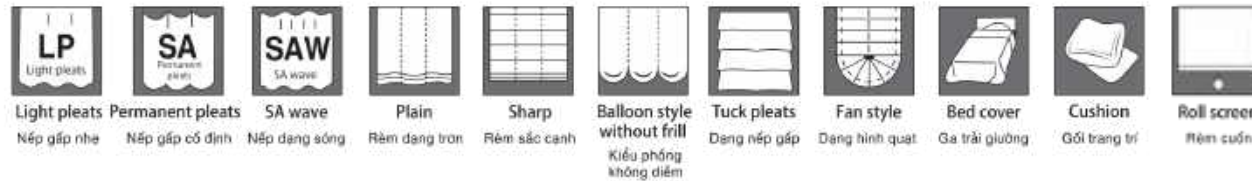

## Recommended Style / Kiểu dáng khuyến nghị

Due to the nature of the manufacturing process, fabric patterns may not align perfectly at the seams. Additionally, inherent characteristics of the material may cause visible slubs or thread irregularities on the fabric surface.