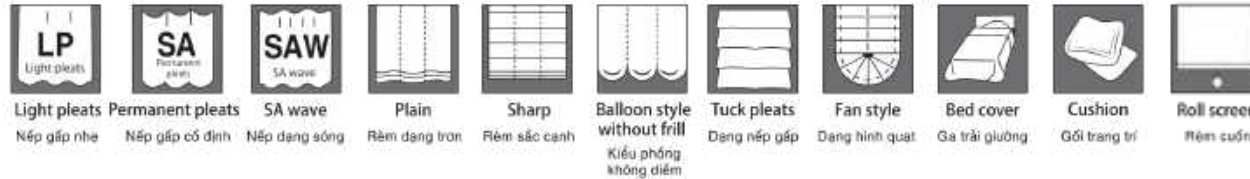

## Recommended Style / Kiểu dáng khuyến nghị

Due to the nature of the manufacturing process, fabric patterns may not align perfectly at the seams. Additionally, inherent characteristics of the material may cause visible slubs or thread irregularities on the fabric surface.