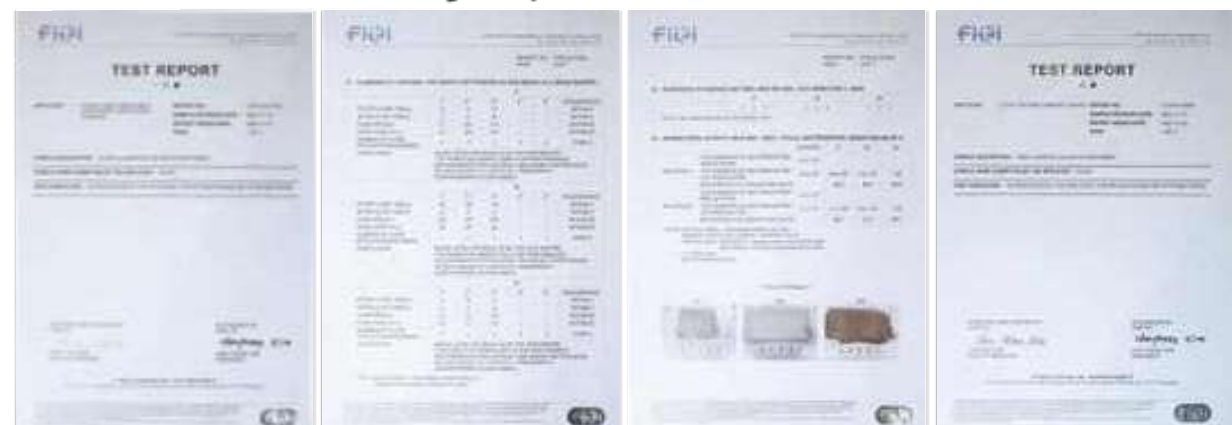

TEST REPORT - Chứng nhận FITI

Far infrared ray

Product plus far-infrared health