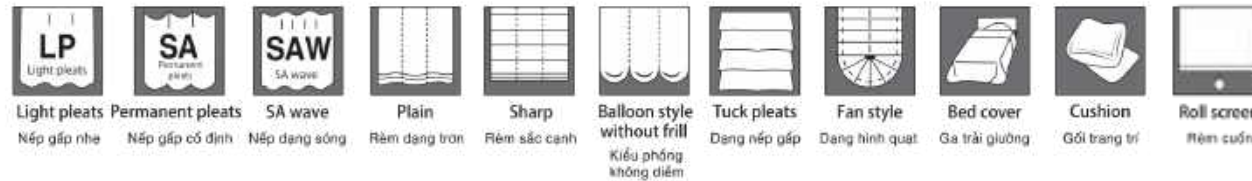

## Recommended Style / Kiểu dáng khuyến nghị

Due to the nature of the manufacturing process, fabric patterns may not align perfectly at the seams. Additionally, inherent characteristics of the material may cause visible slubs or thread irregularities on the fabric surface.