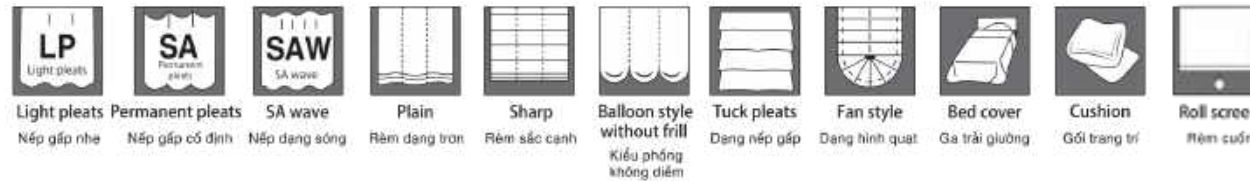

## Recommended Style / Kiểu dáng khuyến nghị

Due to the nature of the manufacturing process, fabric patterns may not align perfectly at the seams. Additionally, inherent characteristics of the material may cause visible slubs or thread irregularities on the fabric surface.