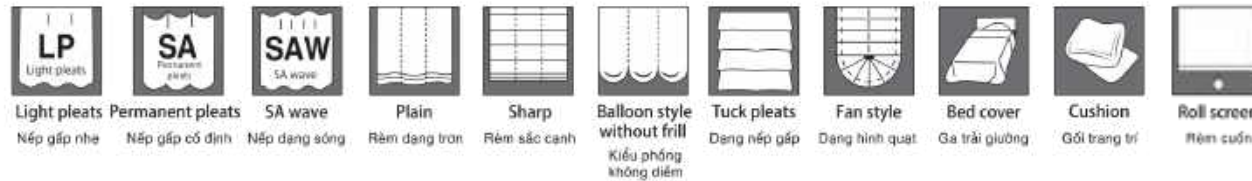

## Recommended Style / Kiểu dáng khuyến nghị

Due to the nature of the manufacturing process, fabric patterns may not align perfectly at the seams. Additionally, inherent characteristics of the material may cause visible slubs or thread irregularities on the fabric surface.