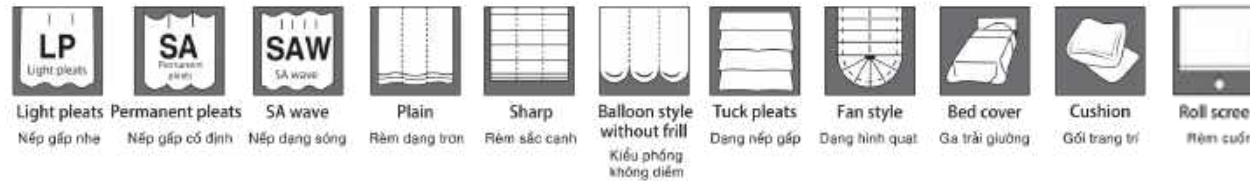

## Recommended Style / Kiểu dáng khuyến nghị

Due to the nature of the manufacturing process, fabric patterns may not align perfectly at the seams. Additionally, inherent characteristics of the material may cause visible slubs or thread irregularities on the fabric surface.