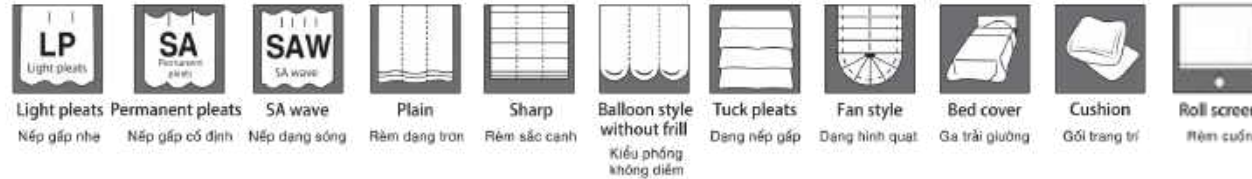

## Recommended Style / Kiểu dáng khuyến nghị

Due to the nature of the manufacturing process, fabric patterns may not align perfectly at the seams. Additionally, inherent characteristics of the material may cause visible slubs or thread irregularities on the fabric surface.