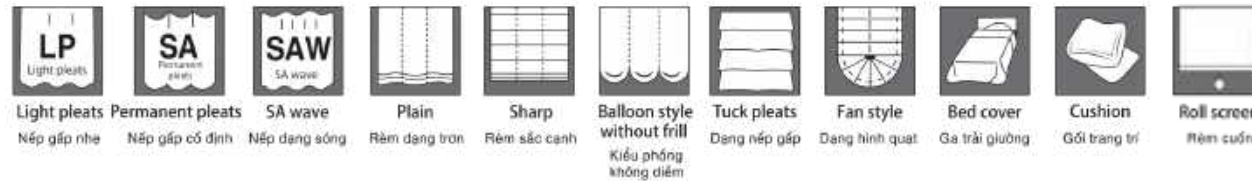

## Recommended Style / Kiểu dáng khuyến nghị

Due to the nature of the manufacturing process, fabric patterns may not align perfectly at the seams. Additionally, inherent characteristics of the material may cause visible slubs or thread irregularities on the fabric surface.