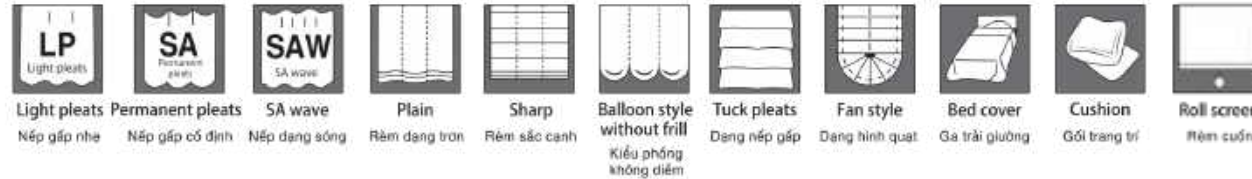

## Recommended Style / Kiểu dáng khuyến nghị

Due to the nature of the manufacturing process, fabric patterns may not align perfectly at the seams. Additionally, inherent characteristics of the material may cause visible slubs or thread irregularities on the fabric surface.