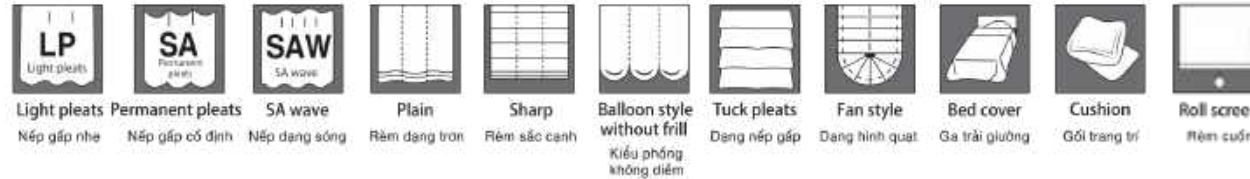

## Recommended Style / Kiểu dáng khuyến nghị

Due to the nature of the manufacturing process, fabric patterns may not align perfectly at the seams. Additionally, inherent characteristics of the material may cause visible slubs or thread irregularities on the fabric surface.