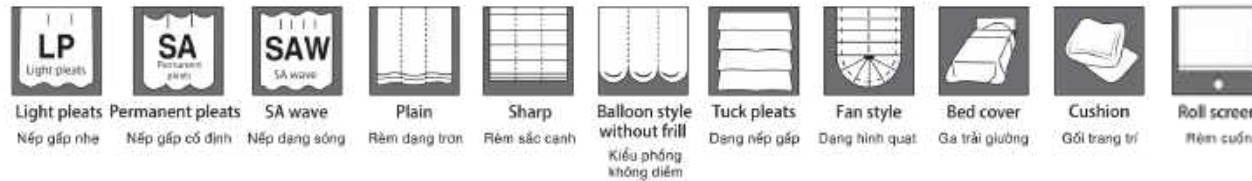

## Recommended Style / Kiểu dáng khuyến nghị

Due to the nature of the manufacturing process, fabric patterns may not align perfectly at the seams. Additionally, inherent characteristics of the material may cause visible slubs or thread irregularities on the fabric surface.