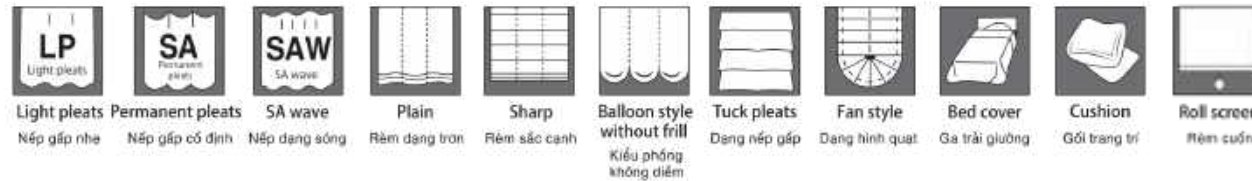

## Recommended Style / Kiểu dáng khuyến nghị

Due to the nature of the manufacturing process, fabric patterns may not align perfectly at the seams. Additionally, inherent characteristics of the material may cause visible slubs or thread irregularities on the fabric surface.