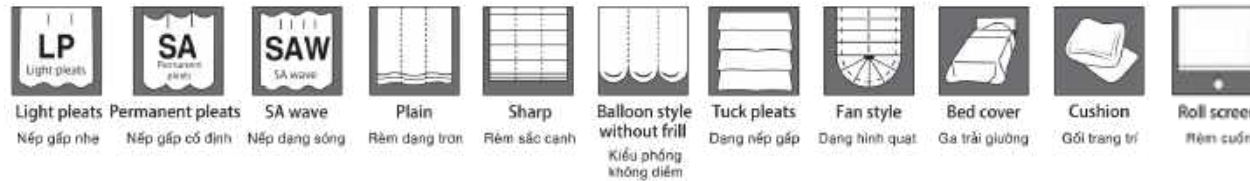

## Recommended Style / Kiểu dáng khuyến nghị

Due to the nature of the manufacturing process, fabric patterns may not align perfectly at the seams. Additionally, inherent characteristics of the material may cause visible slubs or thread irregularities on the fabric surface.