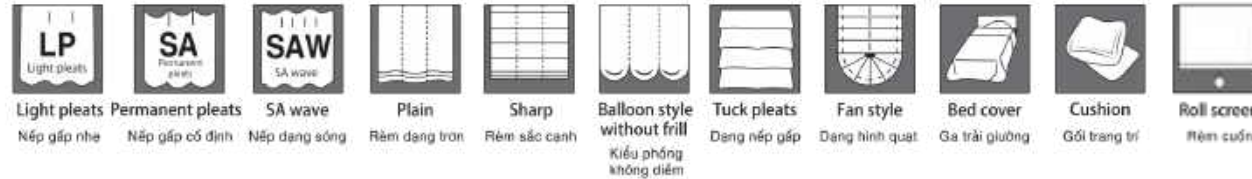

## Recommended Style / Kiểu dáng khuyến nghị

Due to the nature of the manufacturing process, fabric patterns may not align perfectly at the seams. Additionally, inherent characteristics of the material may cause visible slubs or thread irregularities on the fabric surface.