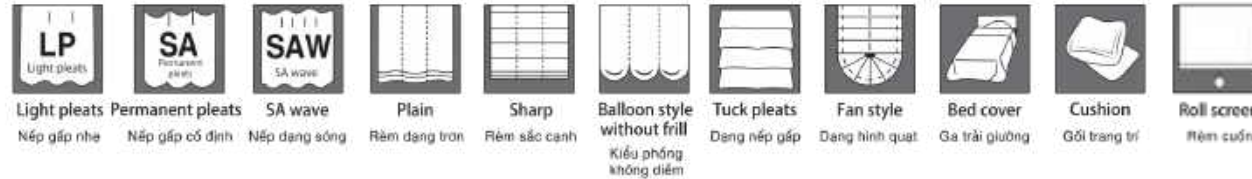

## Recommended Style / Kiểu dáng khuyến nghị

Due to the nature of the manufacturing process, fabric patterns may not align perfectly at the seams. Additionally, inherent characteristics of the material may cause visible slubs or thread irregularities on the fabric surface.