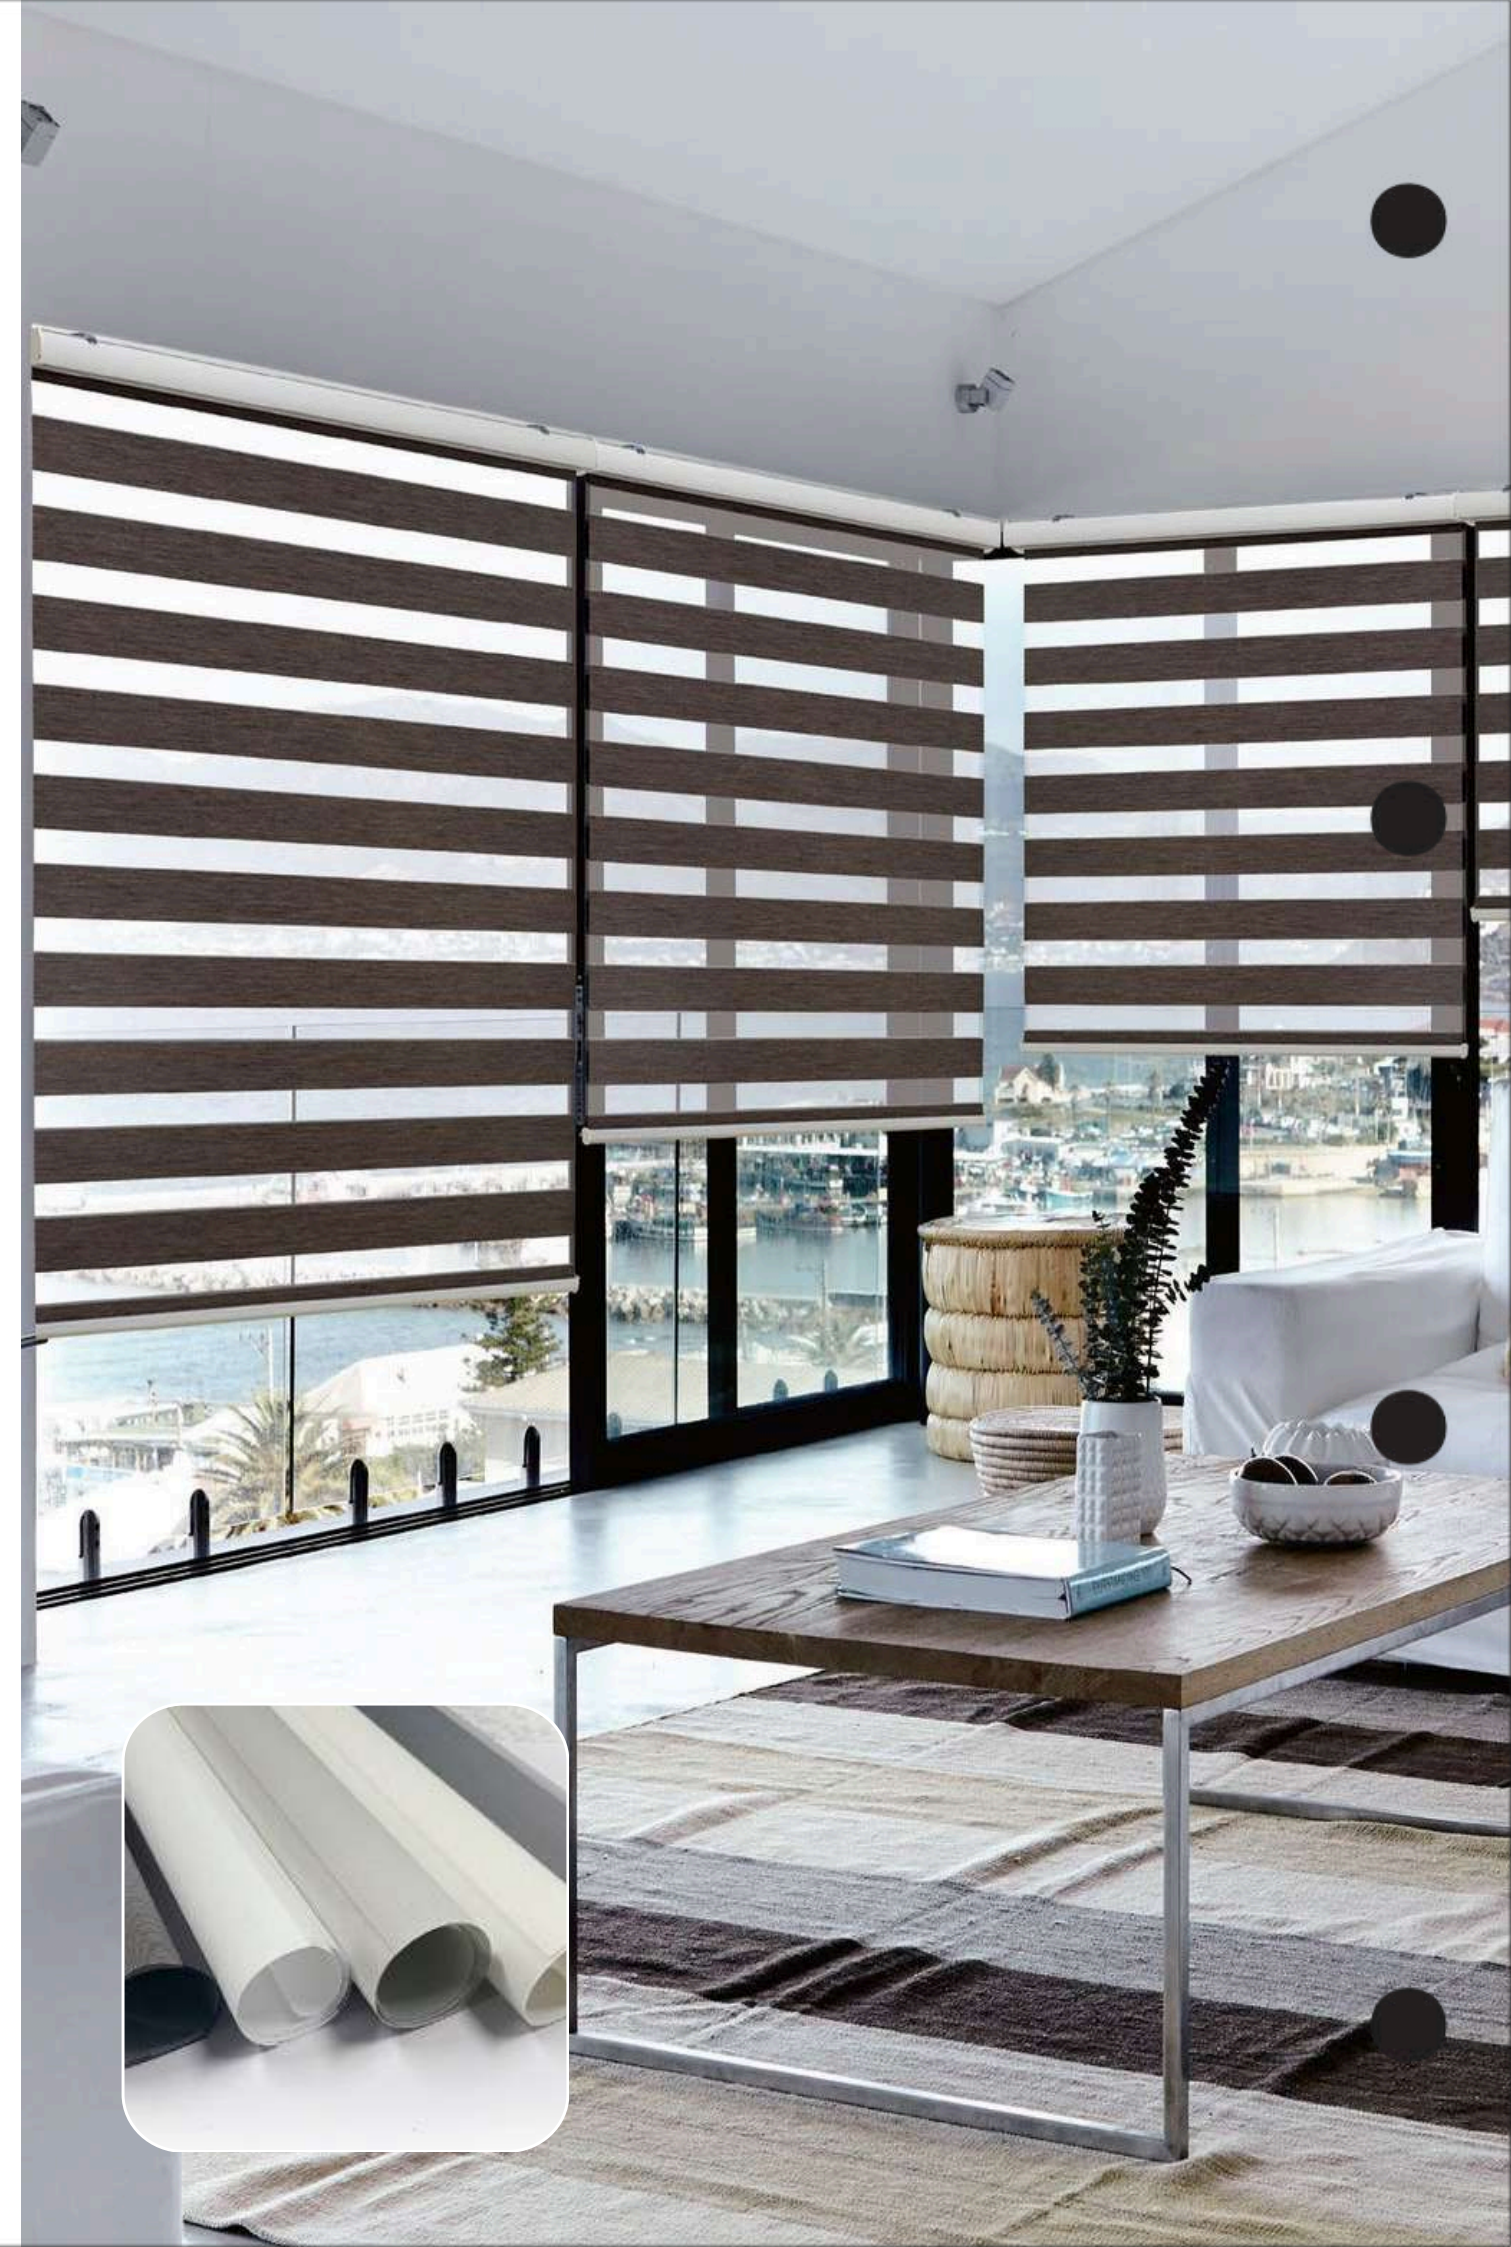

ECOHOME SHADES & BLINDS VOL6
WOODLOCK.E

W 296

W 297

W 298

W 299

INNOVATION WINDOW
INTERIOR DESIGN

TECHNICAL DATA

- **Composition** : 100% polyester
- **Thickness** : 0.48 mm ± 5%
- **Standard Width**: 280 cm
- **Blackout** : 80%
- **Weight** : 140g/m² ± 5%
- **Colour fastness**: Grade 6 to 8
- **Repeat** : - Solid 80mm
- Sheer 50mm
- **Origin** : Korea
- **Price**: 460.000 VNĐ/m²