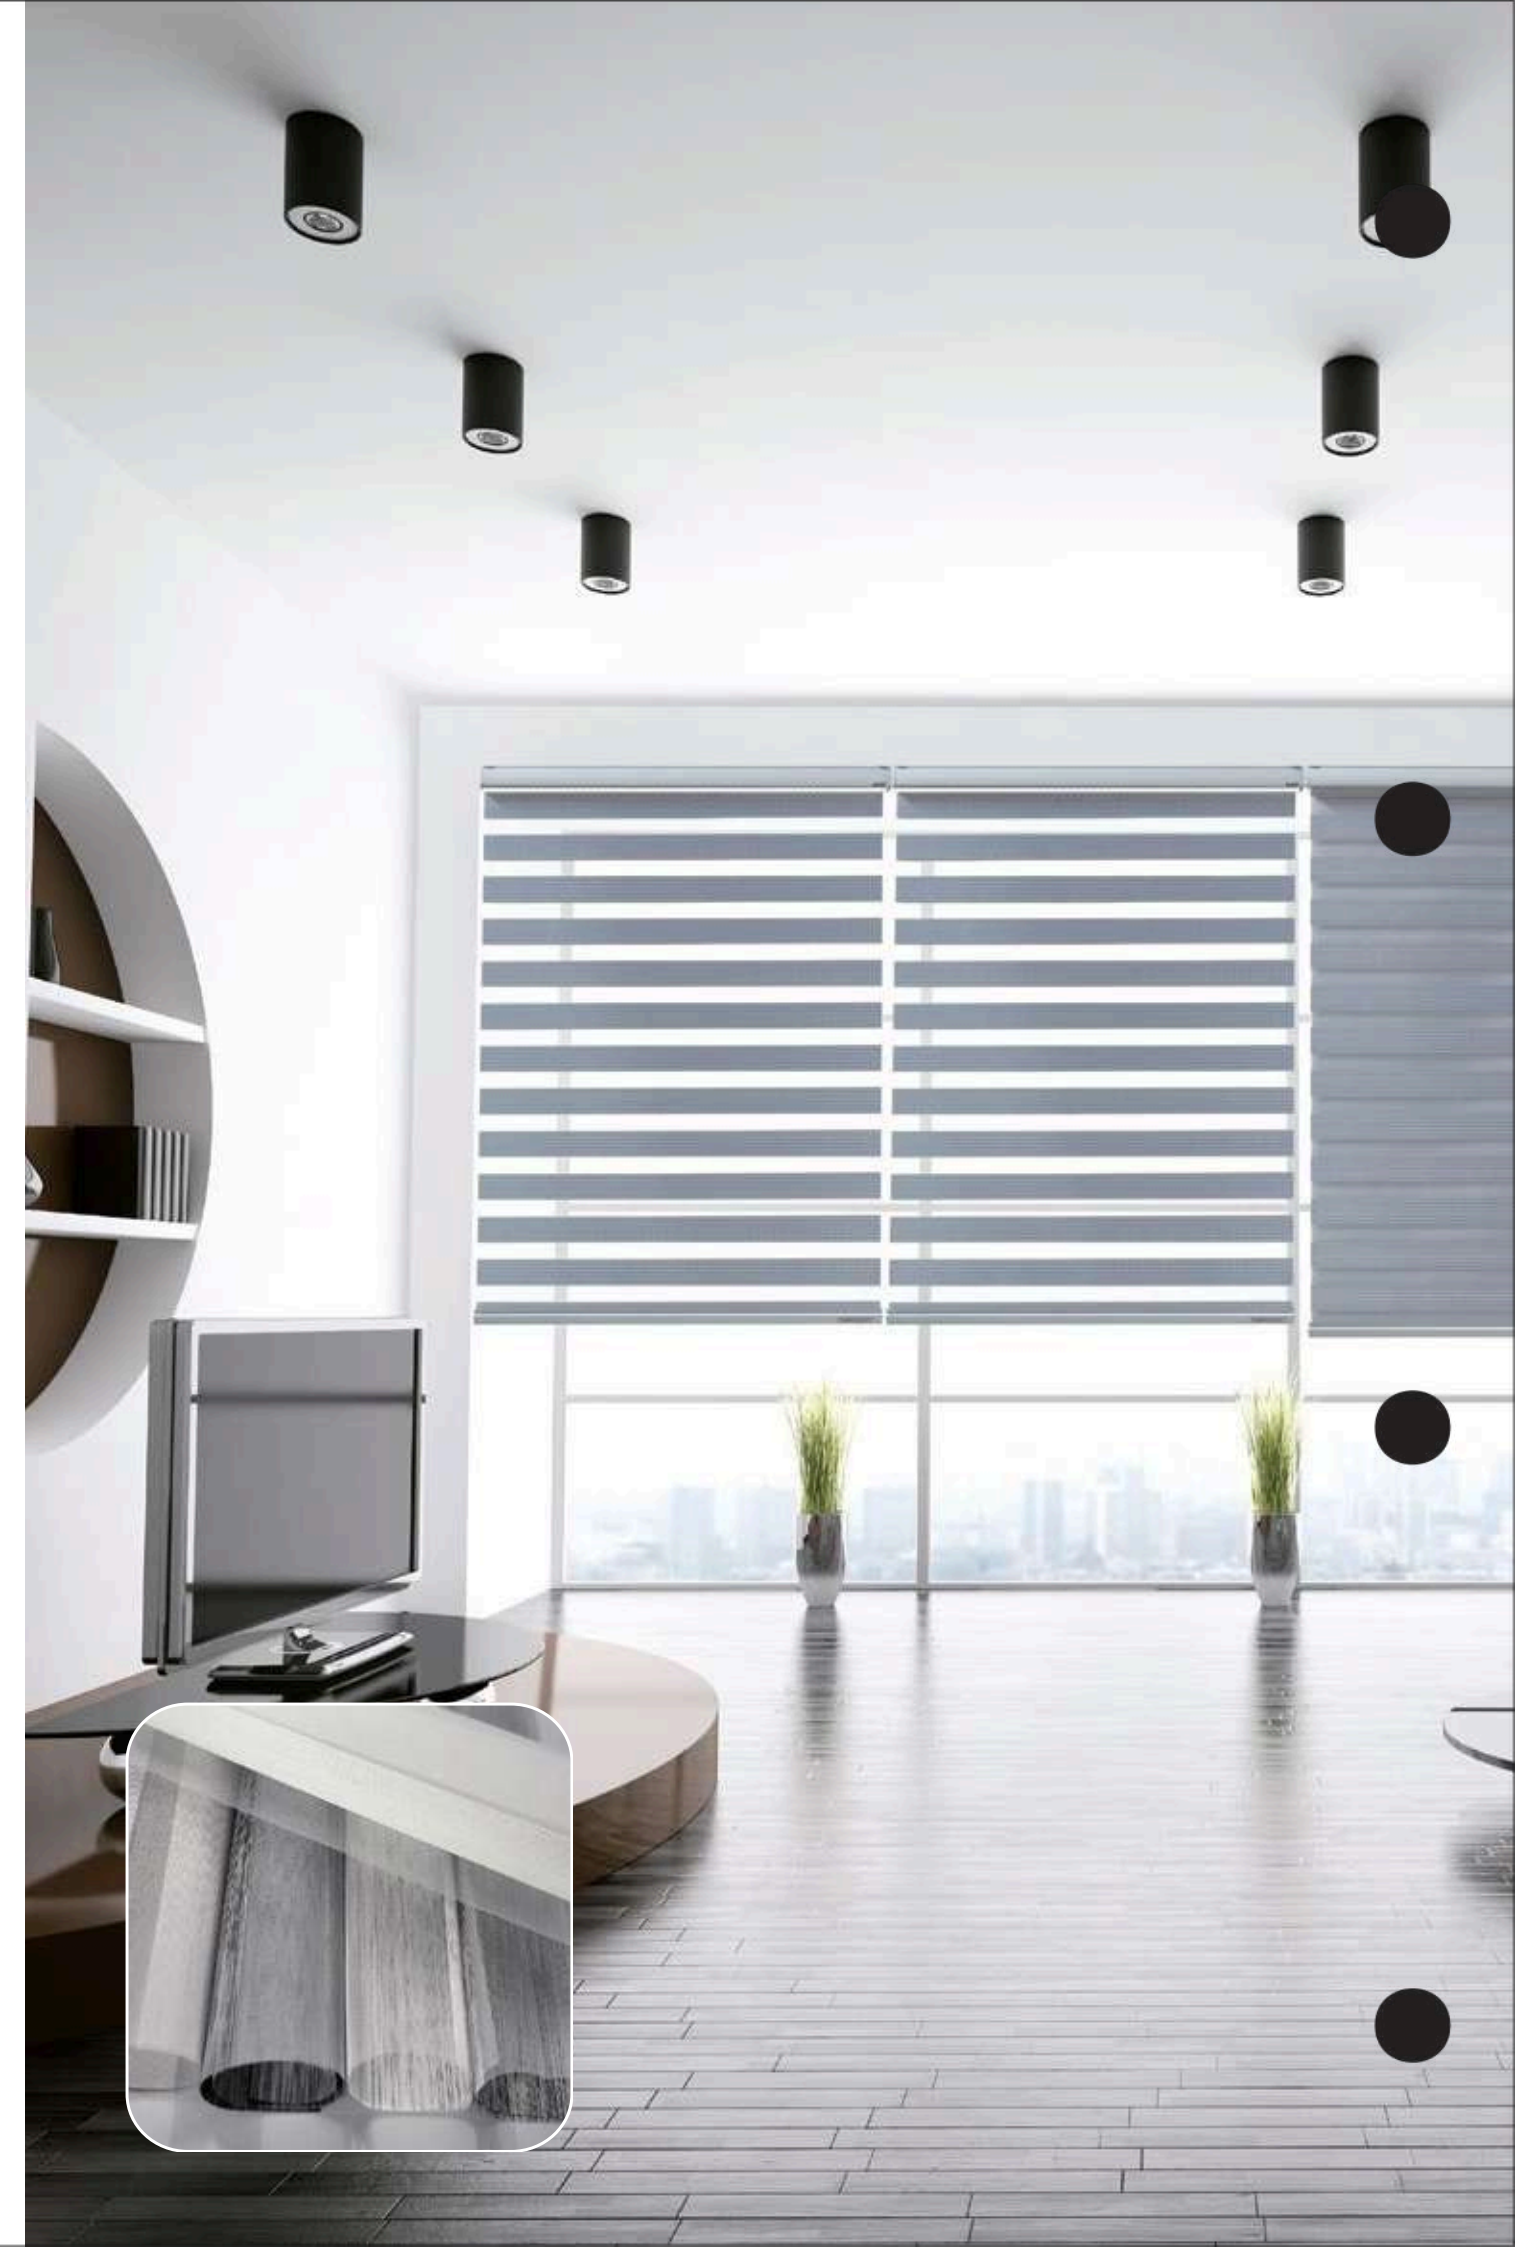

TECHNICAL DATA

- **Composition** : 100% polyester
- **Colour fastness**: Grade 6 to 8
- **Thickness** : 0.52 mm ± 5%
- **Repeat** : - Solid 75mm
- **Standard Width**: 280 cm
- **Sheer** 50mm
- **Blackout** : 98%
- **Origin** : Korea
- **Weight** : 250g/m² ± 5%
- **Price**: 690.000 VNĐ/m²

ECOHOME SHADES & BLINDS VOL6

GABBANA .E BLACKOUT

New style for windows!

BLACKOUT
CẢN SÁNG